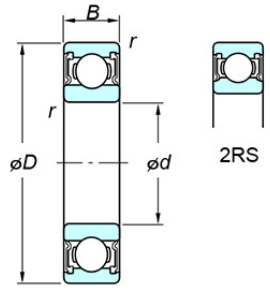

Deep groove ball bearings - Single-row - Shielded/sealed type - Contact sealed

### Specifications

(Boundary dimensions ...etc)

d(mm)	45
D(mm)	75
B(mm)	16
r(min.)(mm)	1
Basic load ratings : Cr(kN)	26.2
Basic load ratings : C0r(kN)	15.1
Fatigue load limit : Cu(kN)	0.900
factor : f0(l)	15.3
Limiting speeds(Grease lub.)(min-1)	5300
Limiting speeds(Oil lub.)(min-1)	

### Mounting dimensions

da(min.)(mm)	50
da(max.)(mm)	51.5
Da(max.)(mm)	70
ra(max.)(mm)	1