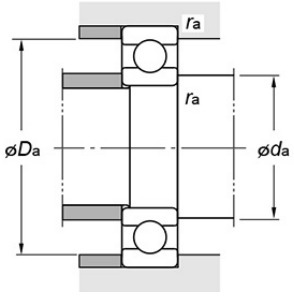

Deep groove ball bearings - Single-row - Shielded/sealed type - Contact sealed

## Bearing No. 6009 2RS

### Specifications

(Boundary dimensions ...etc)

d(mm)	45
D(mm)	75
B(mm)	16
r(min.)(mm)	1
Basic load ratings : Cr(kN)	26.2
Basic load ratings : C0r(kN)	15.1
Fatigue load limit : Cu(kN)	0.900
factor : f0(l)	15.3
Limiting speeds(Grease lub.)(min-1)	5300
Limiting speeds(Oil lub.)(min-1)	

### Mounting dimensions

da(min.)(mm)	50
da(max.)(mm)	51.5
Da(max.)(mm)	70
ra(max.)(mm)	1